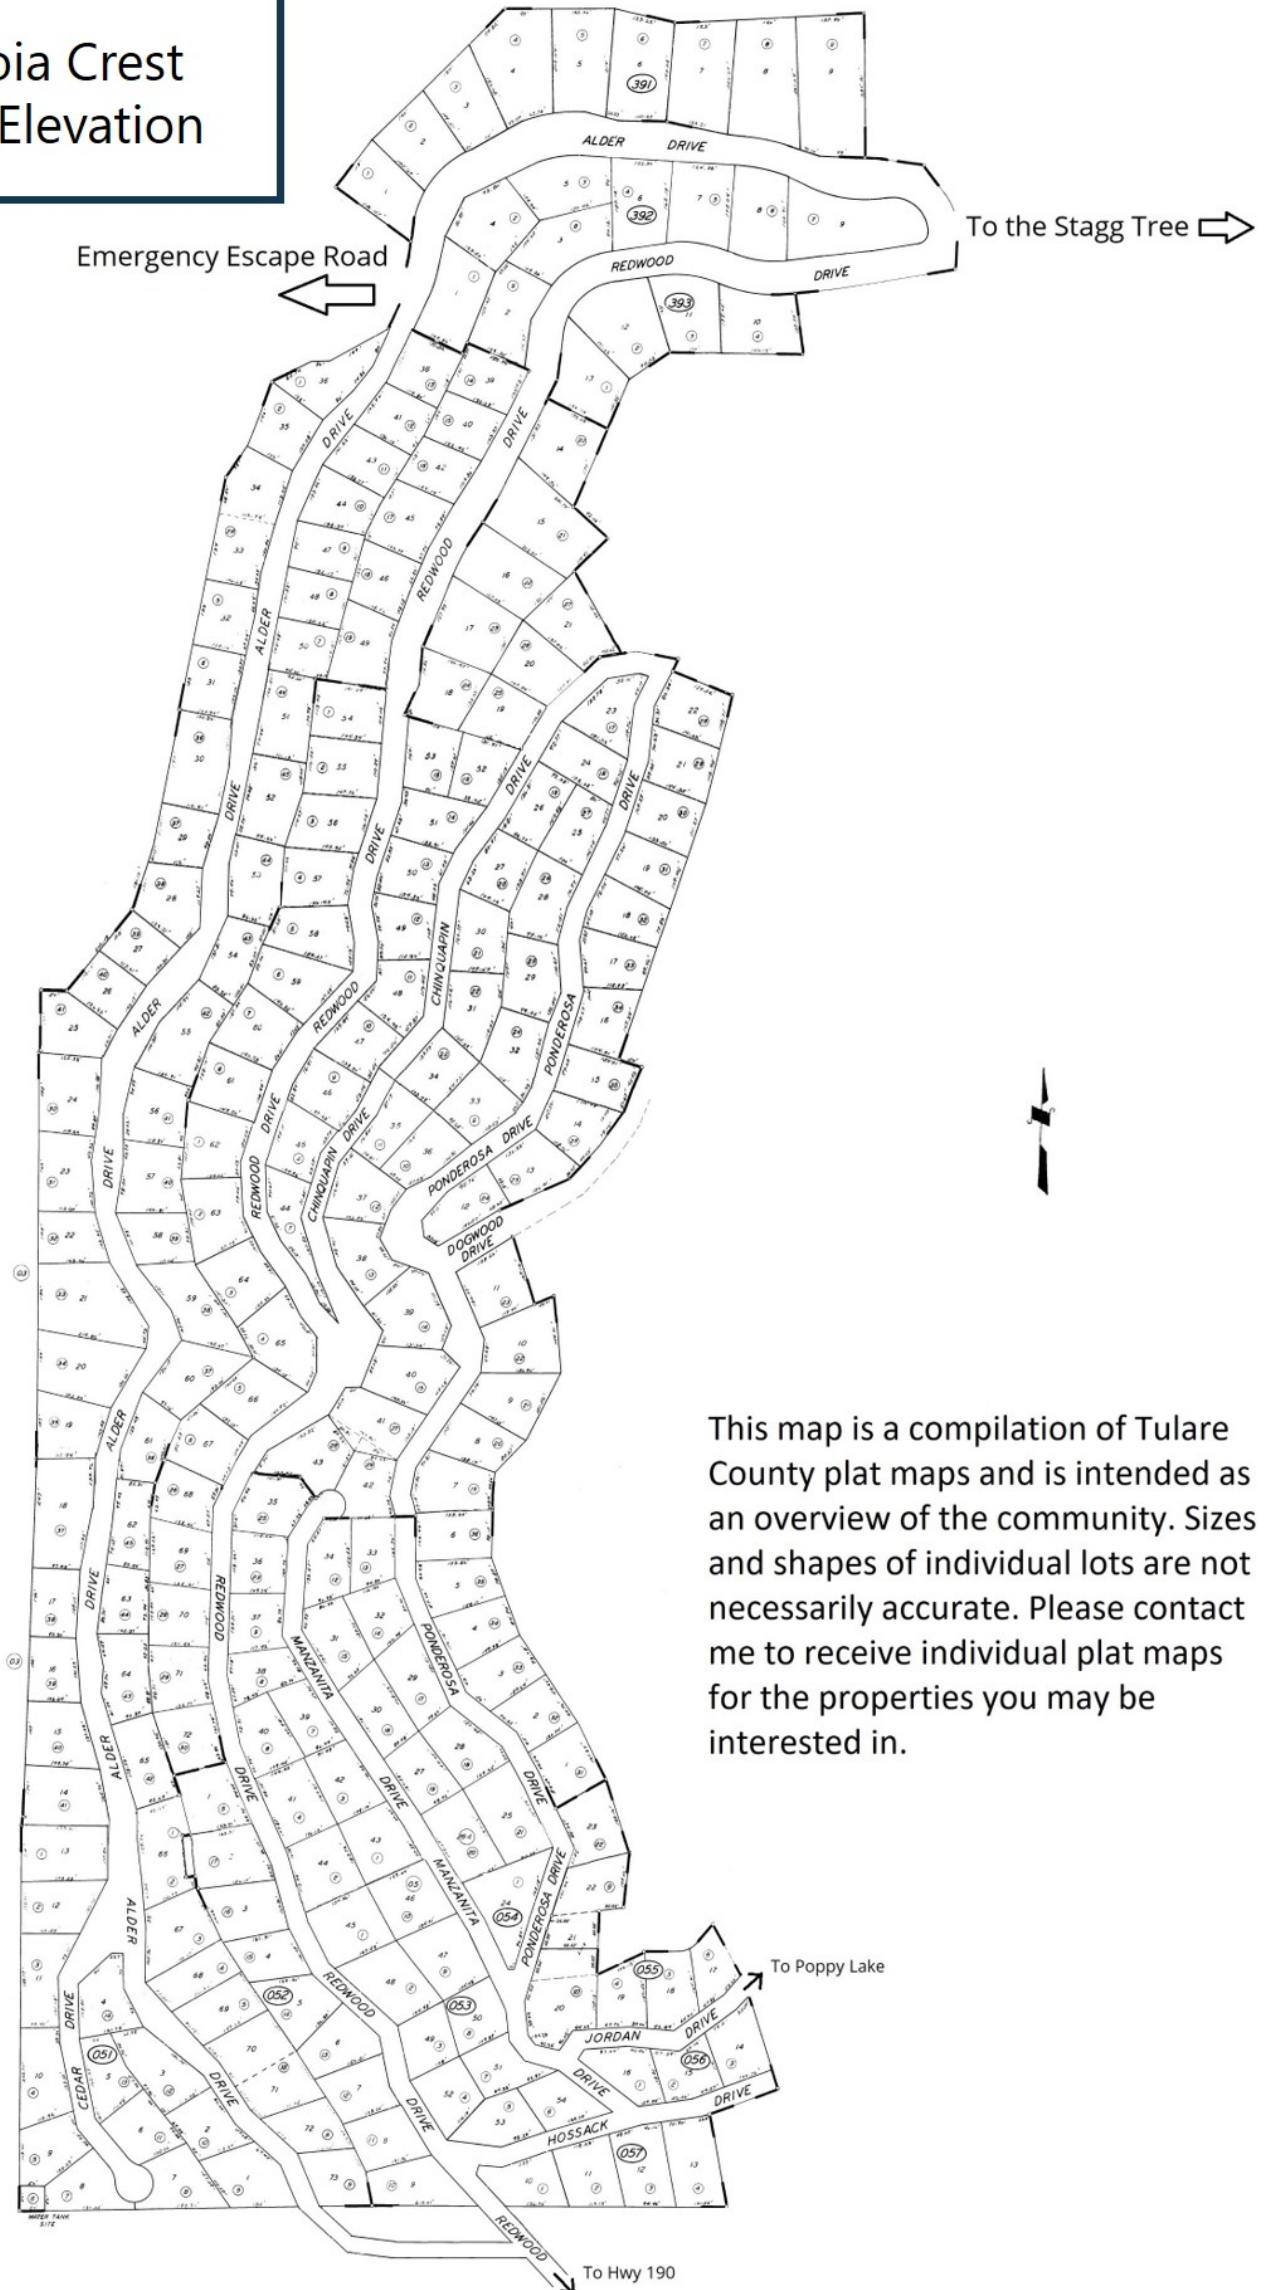

DEBORAH MORLEY REALTOR® CalDRE Lic. 02085898

Deborah.Morley@gmail.com

559.429.5142

GiantSequoiaCabins.com

Sequoia Crest
6,600' Elevation

This map is a compilation of Tulare County plat maps and is intended as an overview of the community. Sizes and shapes of individual lots are not necessarily accurate. Please contact me to receive individual plat maps for the properties you may be interested in.